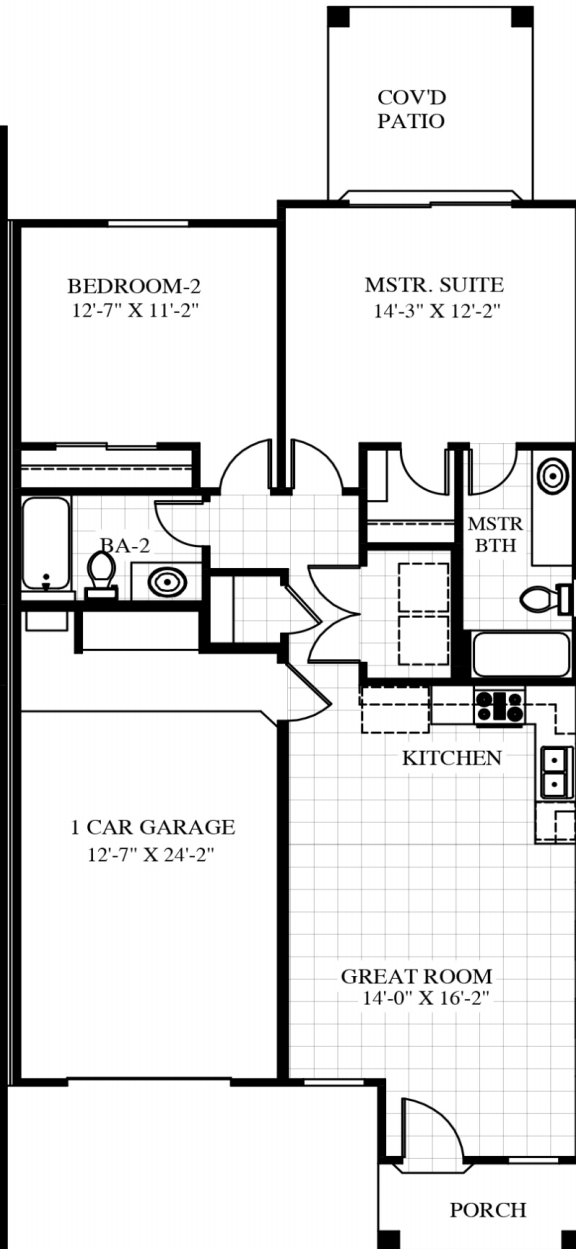

LUNA
 1,269 SQ. FT.

ZENITH
 993 SQ. FT.

PLAN TH2

PLAN TH0