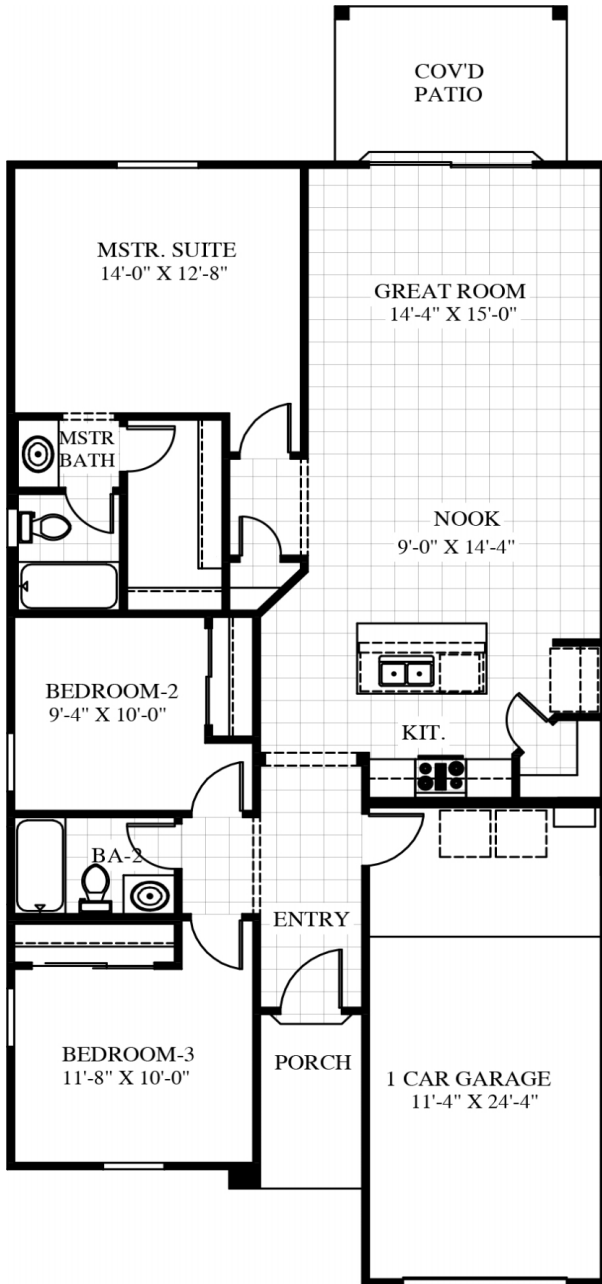

LUNA
 1,269 SQ. FT.

ZENITH
 993 SQ. FT.

PLAN TH2

PLAN TH0