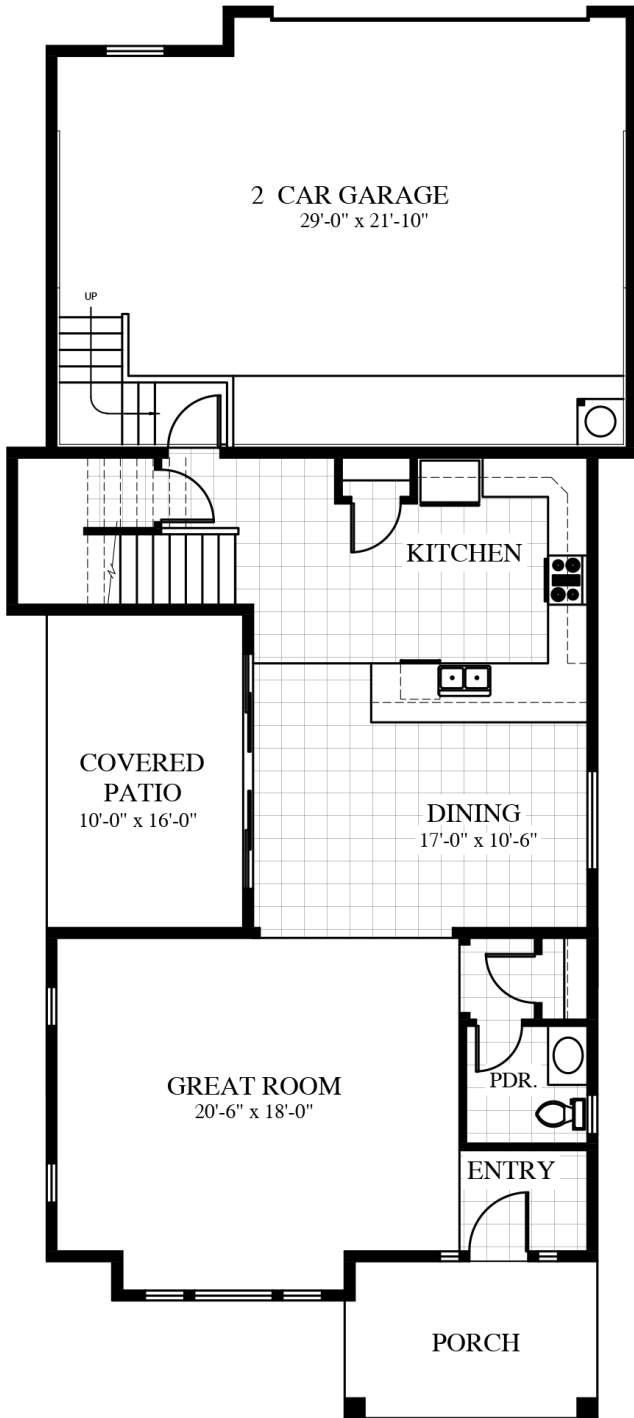

ADMIRAL

2,591 SQ. FT.

FIRST FLOOR

SECOND FLOOR

- Two Story
- 3 Bedrooms
- 2 1/2 Baths
- Great Room
- Dining Area
- Loft
- Laundry Room
- Covered Patio
- 2 Covered Decks
- 2-Car Garage