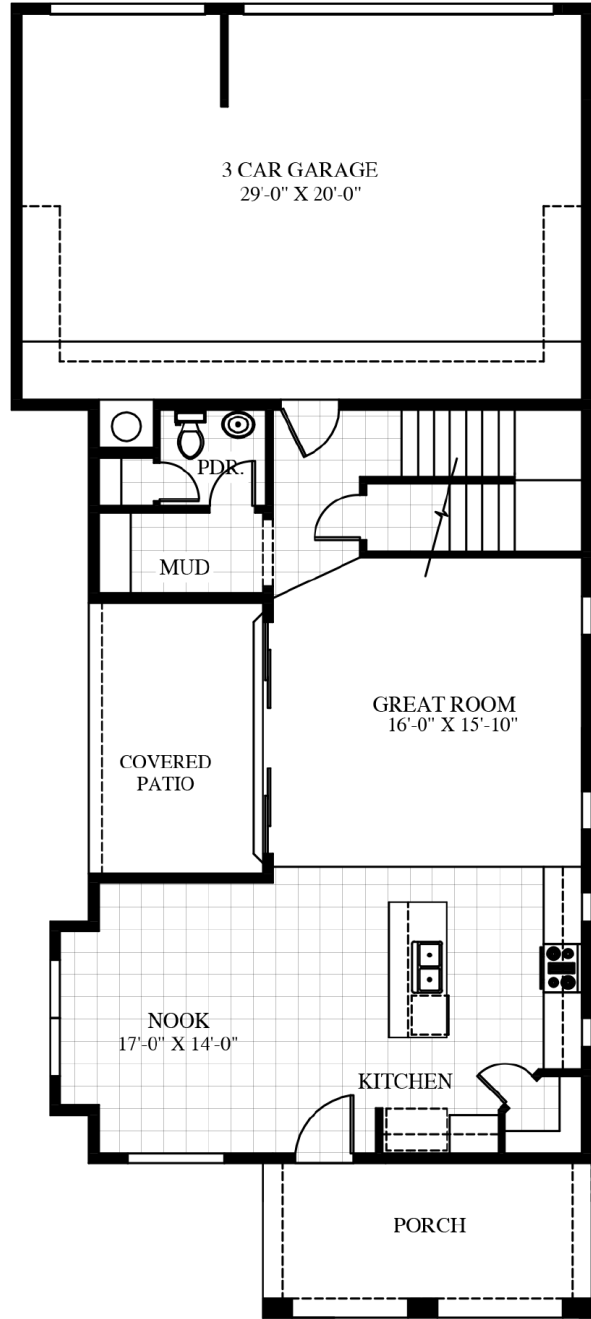

ISABELLA

2,335 SQ. FT.

SECOND FLOOR

FIRST FLOOR

- Two Story
- 3 Bedrooms
- 2 1/2 Baths
- Nook
- Great Room
- Loft
- Mud Area
- Utility Room
- Covered Patio
- 3-Car Garage

Showcase feature

- 12' Sliding Glass Door
- Built-in Shelving & Epoxy Floor in Garage