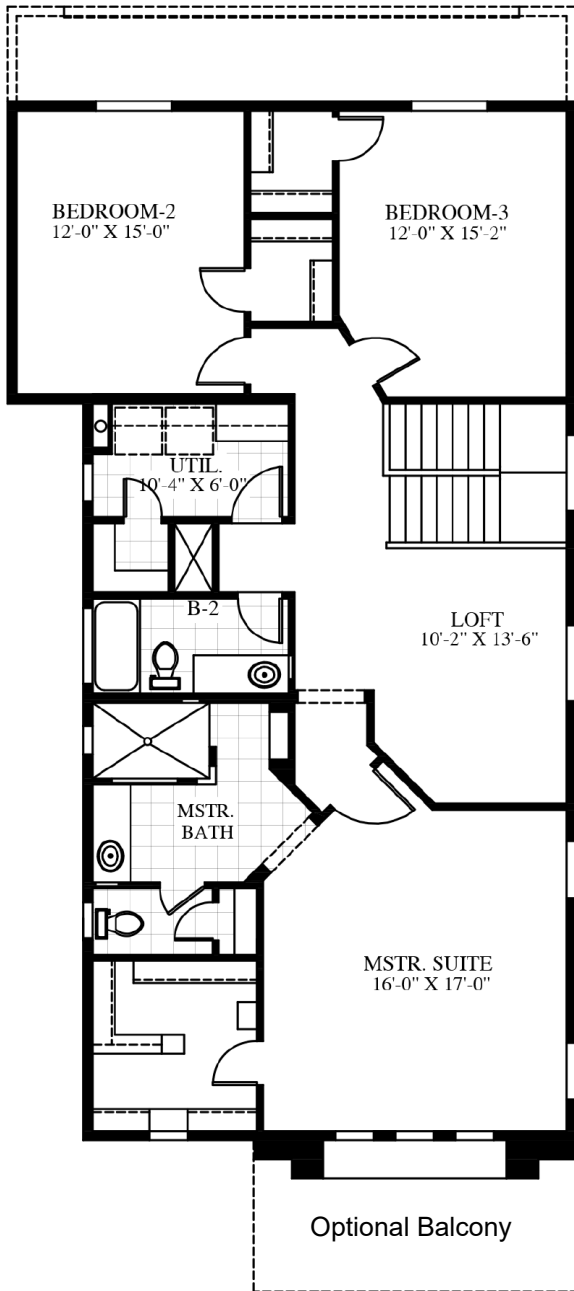

ISABELLA

2,335 SQ. FT.

SECOND FLOOR

FIRST FLOOR

- Two Story
- 3 Bedrooms
- 2 1/2 Baths
- Nook
- Great Room
- Loft
- Mud Area
- Utility Room
- Covered Patio
- 3-Car Garage

Showcase feature

- 12' Sliding Glass Door
- Built-in Shelving & Epoxy Floor in Garage