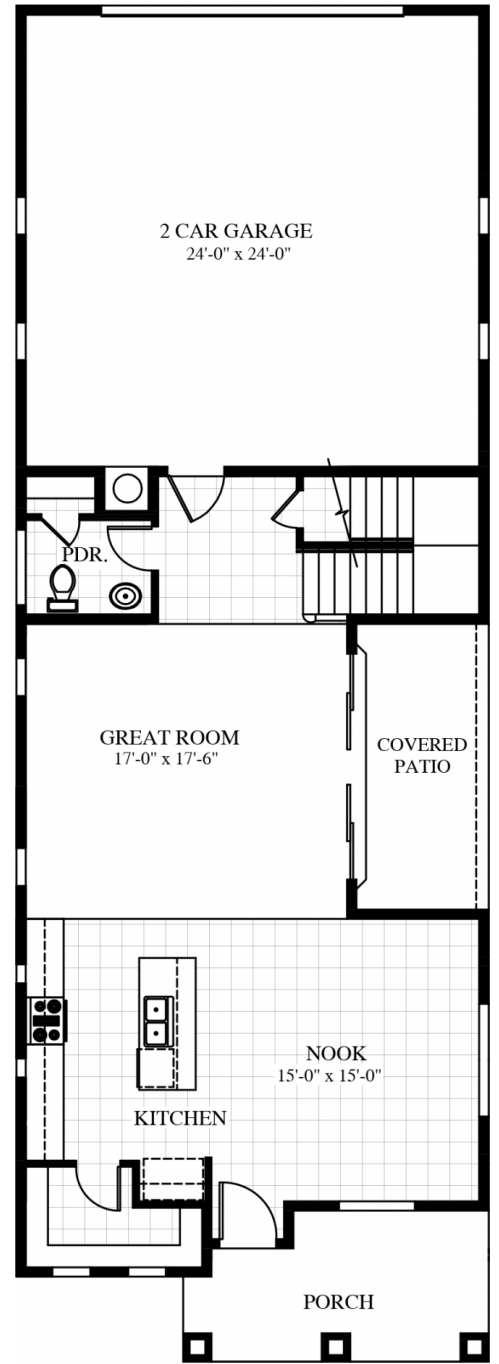

SYRACUSE

2,255 SQ. FT.

- Two Story
- 3 Bedrooms
- 2 1/2 Baths
- Nook
- Great Room
- Loft
- Utility Room
- Covered Patio
- 2-Car Garage

SECOND FLOOR

FIRST FLOOR