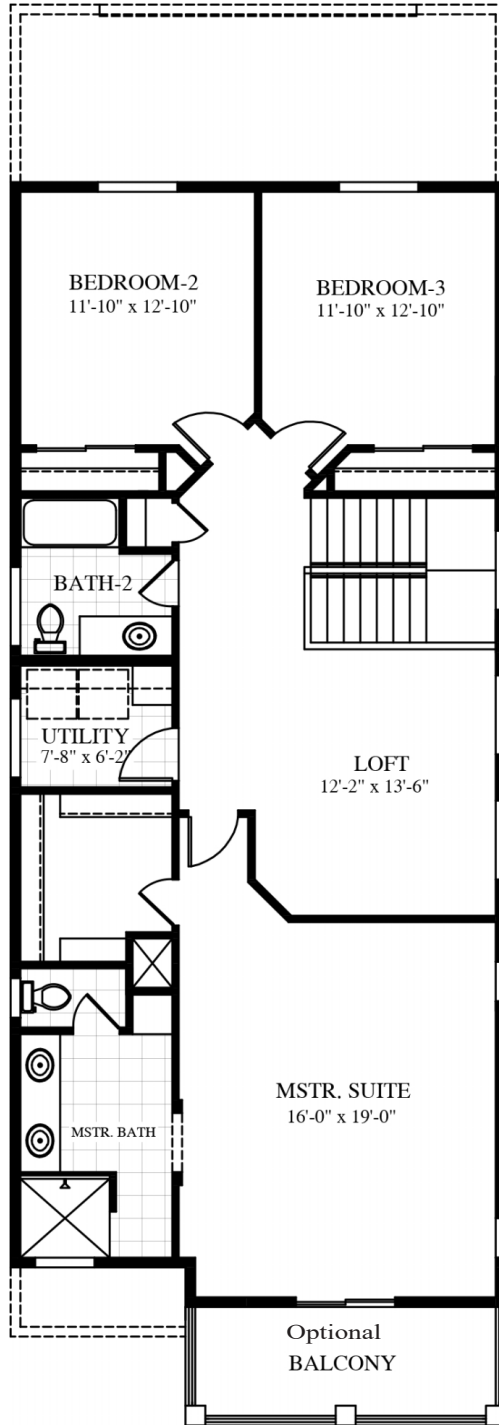

SYRACUSE

2,255 SQ. FT.

- Two Story
- 3 Bedrooms
- 2 1/2 Baths
- Nook
- Great Room
- Loft
- Utility Room
- Covered Patio
- 2-Car Garage

SECOND FLOOR

FIRST FLOOR