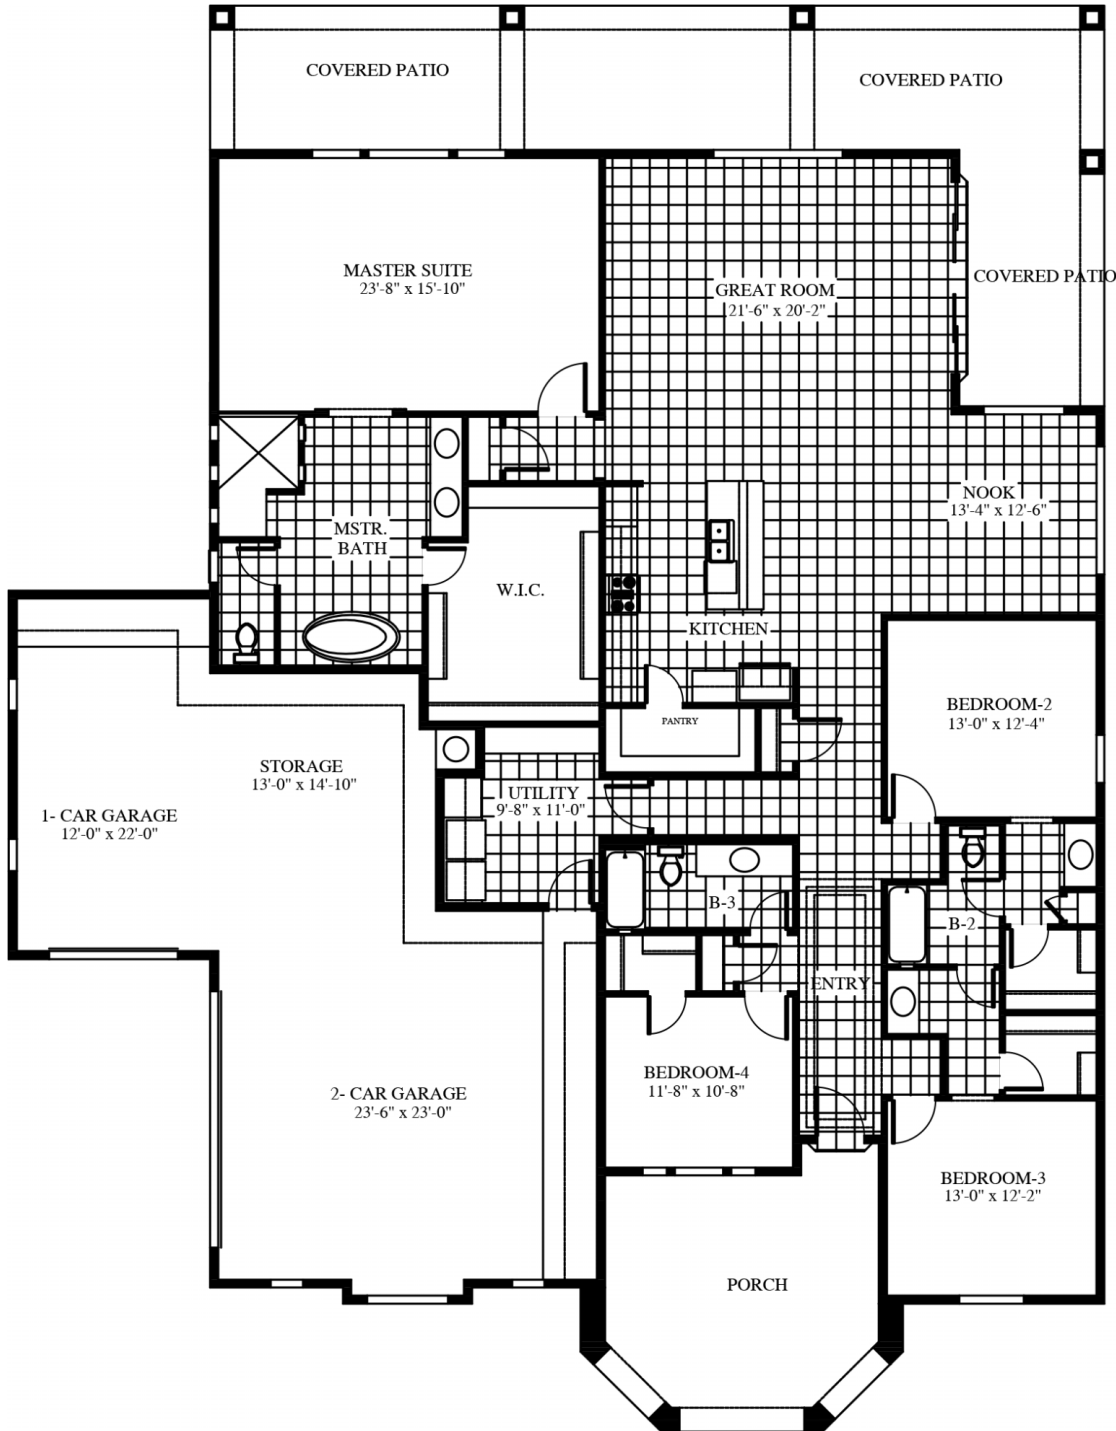

REGAL

2,904 SQ. FT.

- One-Story
- 4 Bedrooms
- 3 Baths
- Great Room
- Nook
- Utility Room
- Covered Patio
- 2-Car Garage w/Storage