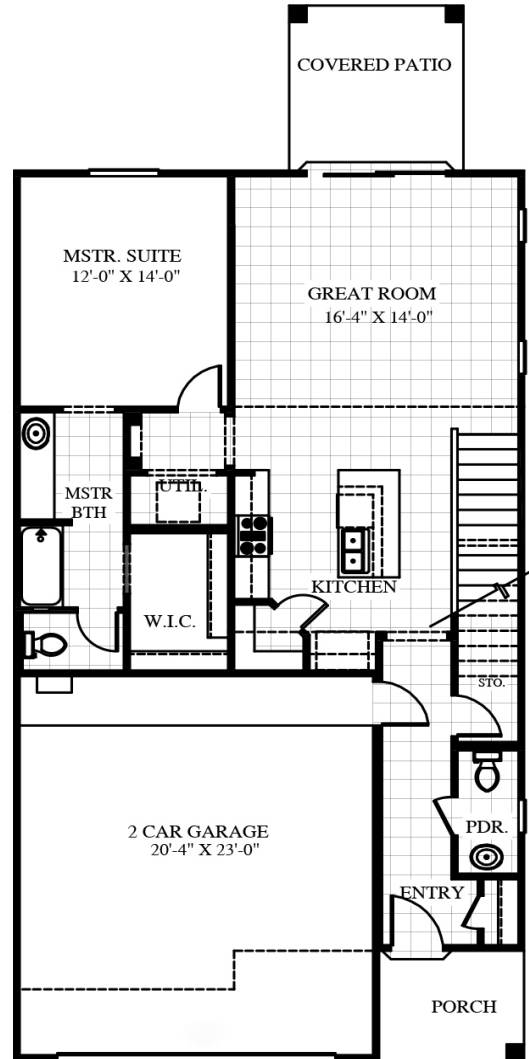

# SOLSTICE

1,766 SQ. FT.

SECOND FLOOR

FIRST FLOOR