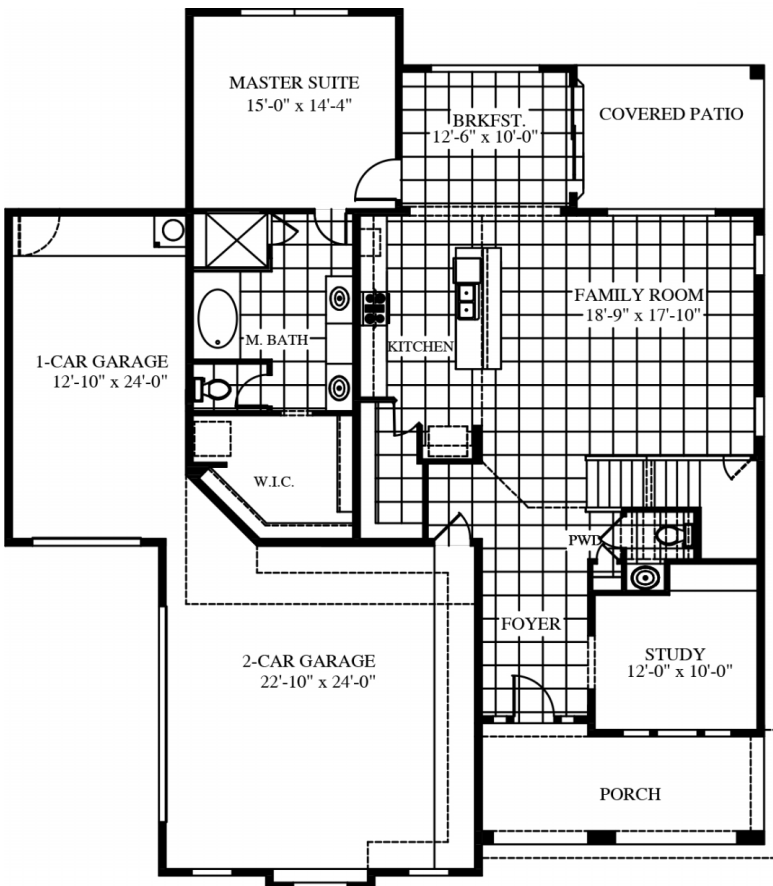

BRIGHTON

2,717 SQ. FT.

SECOND FLOOR

FIRST FLOOR

- Two-Story
- 4 Bedrooms
- 3 1/2 Baths
- Family Room
- Breakfast Area
- Study
- Utility Room
- Covered Patio
- 3-Car Garage

Option:

- RV Garage