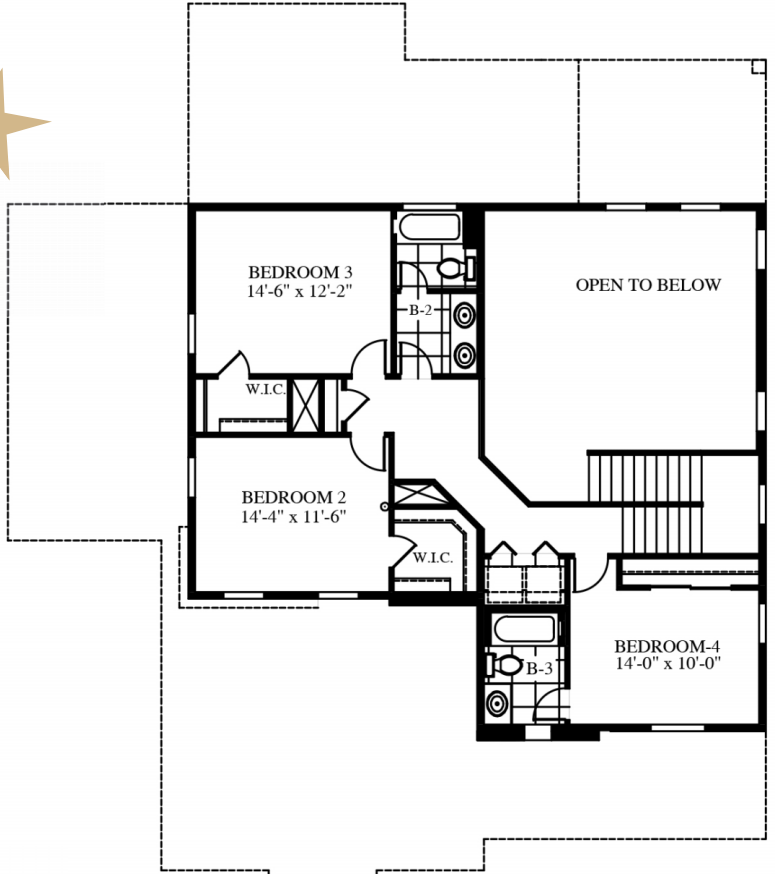

BRIGHTON

2,717 SQ. FT.

SECOND FLOOR

FIRST FLOOR

- Two-Story
- 4 Bedrooms
- 3 1/2 Baths
- Family Room
- Breakfast Area
- Study
- Utility Room
- Covered Patio
- 3-Car Garage

Option:

- RV Garage